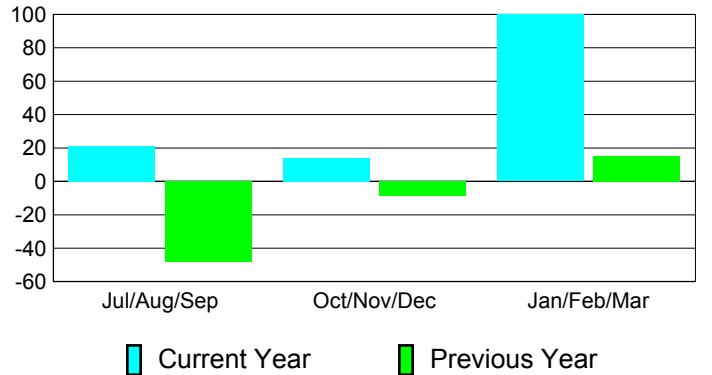

**Membership Results
2010-2011**

**Membership
2009-2010**

Month	Net Memb Goal	Actual New Memb	Actual Dropped Memb	Gain/Loss of Memb	Gain/Loss of Memb
Jul/Aug/Sep	30	43	-22	21	-48
Oct/Nov/Dec	85	59	-45	14	-9
Jan/Feb/Mar	45	106	-6	100	15
Totals	160	208	-73	135	-42

Membership Results 2010-2011

Goal, New, Dropped, Gain/Loss

Comparison of Membership Gain/Loss

Current Year Compared to the Previous Year

Gender Comparison 2010-2011

Jul/Aug/Sep

Oct/Nov/Dec

Jan/Feb/Mar