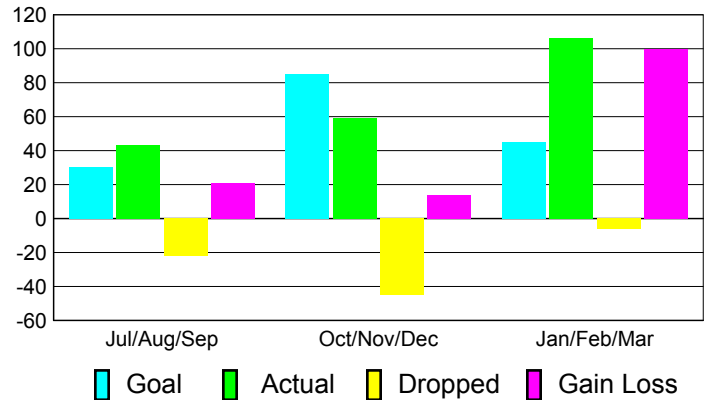

Membership Results 2010-2011

Goal, New, Dropped, Gain/Loss

Comparison of Membership Gain/Loss

Current Year Compared to the Previous Year