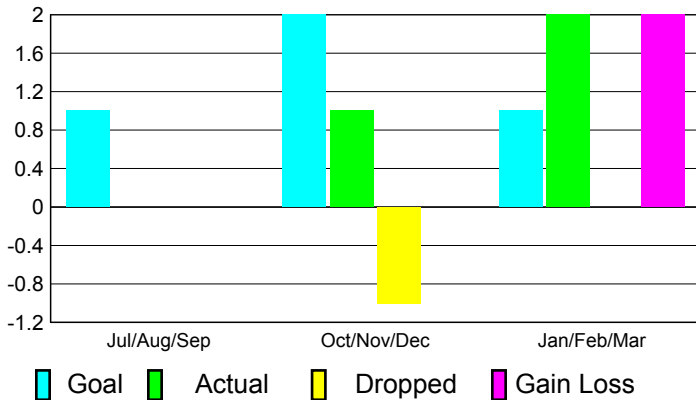

2010-2011 GMT Reports for District (or Undistricted) **District M 1**

GMT: Mr. Pedro Mario Marrello

Location: PARAGUAY

GMT CA: 3

CLUBS

**Club Results
2010-2011**

**Clubs
2009-2010**

Month	New Club Goal	Actual New Clubs	Actual Dropped Clubs	Gain/Loss of Clubs	Gain/Loss of Clubs
Jul/Aug/Sep	1	0	0	0	-2
Oct/Nov/Dec	2	1	-1	0	0
Jan/Feb/Mar	1	2	0	2	0
Totals	4	3	-1	2	-2

Club Results 2010-2011

Goal, New, Dropped, Gain/Loss

Comparison of Club Gain/Loss

Current Year Compared to the Previous Year

YTD Status Quo Clubs 2010-2011

Status Quo Clubs Compared to Status Quo Members

MEMBERSHIP